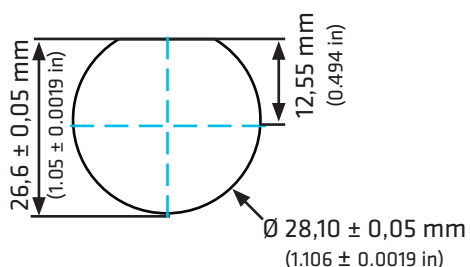

USB Cable & Panel Mounting Adapter for 6000 Series Units

DATA SHEET

This package includes a USB cable and a USB panel mounting adapter with gender changer for 6000 series units. The shielded cable is 2 meters long, the M12 connector is connected to the display and the USB A male connector is connected to the panel mounting adapter. The panel mounting adapter is also a gender changer enabling easy connection for example a USB memory stick.

USB CABLE:

USB GENDER CHANGER (PANEL MOUNTING ADAPTER):

Recommended panel cutout measurements:

TECHNICAL DATA

PRODUCT NAME	USB CABLE & PANEL MOUNTING ADAPTER
ORDERING CODE	E30902489
CABLE LENGTH	2 METERS
CABLE TYPE	SHIELDED
CABLE CONNECTORS	M12 MALE - USB A MALE
ADAPTER CONNECTORS	USB A FEM - USB A FEM
IP CLASS (CABLE)	IP20
IP CLASS (ADAPTER)	IP20/IP67