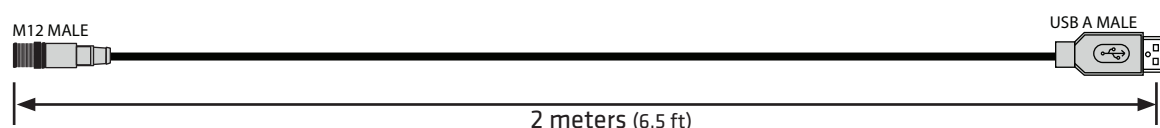

USB Cable & Panel Mounting Adapter for 6000 Series Units

DATA SHEET

This package includes a USB cable and a USB panel mounting adapter with gender changer for 6000 series units. The shielded cable is 2 meters long, the M12 connector is connected to the display and the USB A male connector is connected to the panel mounting adapter. The panel mounting adapter is also a gender changer enabling easy connection for example a USB memory stick.

USB CABLE:

USB GENDER CHANGER (PANEL MOUNTING ADAPTER):

Recommended panel cutout measurements:

TECHNICAL DATA

PRODUCT NAME	USB CABLE & PANEL MOUNTING ADAPTER
ORDERING CODE	E30902489
CABLE LENGTH	2 METERS
CABLE TYPE	SHIELDED
CABLE CONNECTORS	M12 MALE - USB A MALE
ADAPTER CONNECTORS	USB A FEM - USB A FEM
IP CLASS (CABLE)	IP20
IP CLASS (ADAPTER)	IP20/IP67