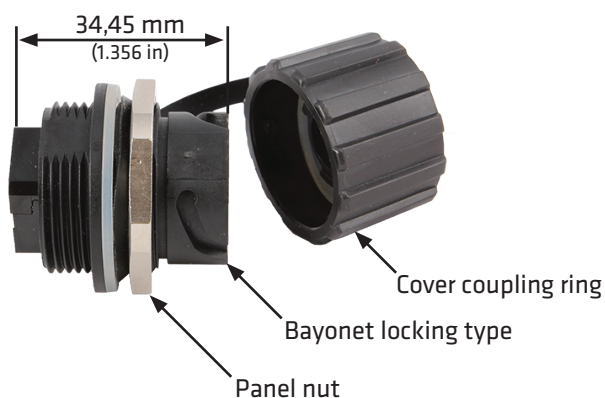

USB Cable & Panel Mounting Adapter for 6000 Series Units

DATA SHEET

This package includes a USB cable and a USB panel mounting adapter with gender changer for 6000 series units. The shielded cable is 2 meters long, the M12 connector is connected to the display and the USB A male connector is connected to the panel mounting adapter. The panel mounting adapter is also a gender changer enabling easy connection for example a USB memory stick.

USB CABLE:

USB GENDER CHANGER (PANEL MOUNTING ADAPTER):

Recommended panel cutout measurements:

TECHNICAL DATA

PRODUCT NAME	USB CABLE & PANEL MOUNTING ADAPTER
ORDERING CODE	E30902489
CABLE LENGTH	2 METERS
CABLE TYPE	SHIELDED
CABLE CONNECTORS	M12 MALE - USB A MALE
ADAPTER CONNECTORS	USB A FEM - USB A FEM
IP CLASS (CABLE)	IP20
IP CLASS (ADAPTER)	IP20/IP67